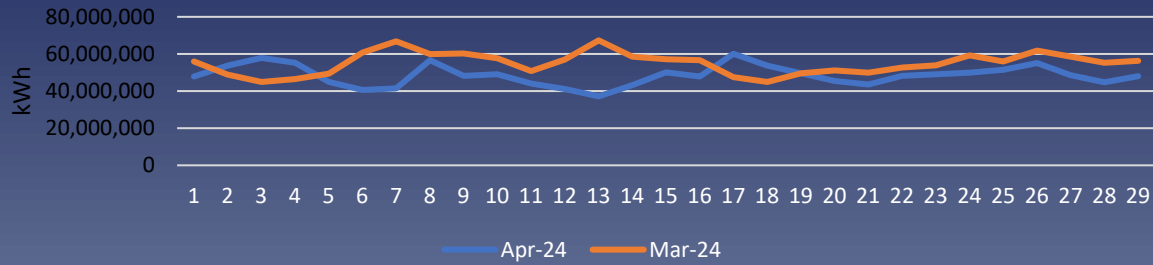

NI Network April 24 Gas Demand

NI Total Daily Demand - Apr24 vs Mar24

NI Power Daily Demand - Apr24 vs Mar24

NI Distribution Daily Demand - Apr24 vs Mar24