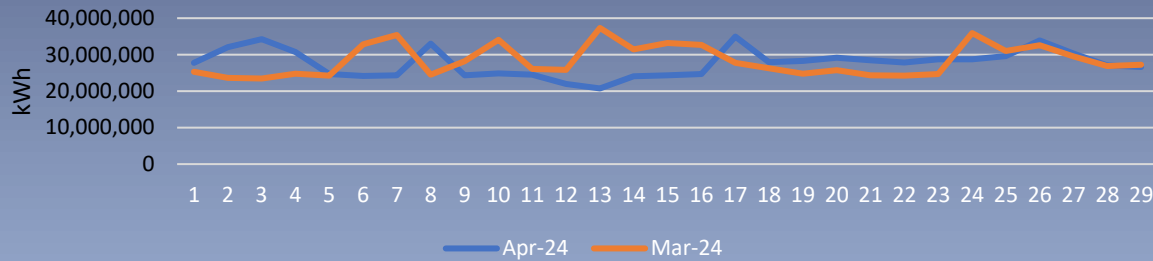

NI Network April 24 Gas Demand

NI Total Daily Demand - Apr24 vs Mar24

NI Power Daily Demand - Apr24 vs Mar24

NI Distribution Daily Demand - Apr24 vs Mar24