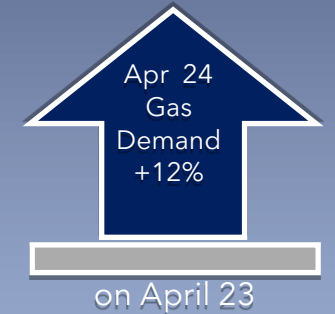

NI Network April 24 Gas Demand

NI Total Daily Demand - Apr24 vs Mar24

NI Power Daily Demand - Apr24 vs Mar24

NI Distribution Daily Demand - Apr24 vs Mar24