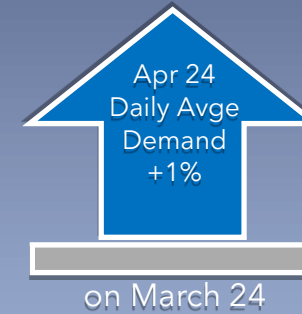

NI Network April 24 Gas Demand

NI Total Daily Demand - Apr24 vs Mar24

NI Power Daily Demand - Apr24 vs Mar24

NI Distribution Daily Demand - Apr24 vs Mar24