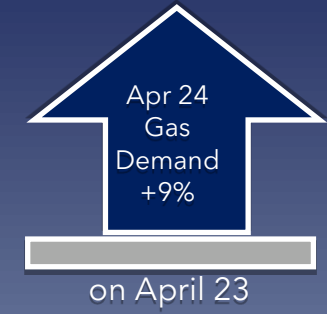

NI Network April 24 Gas Demand

NI Total Daily Demand - Apr24 vs Mar24

NI Power Daily Demand - Apr24 vs Mar24

NI Distribution Daily Demand - Apr24 vs Mar24