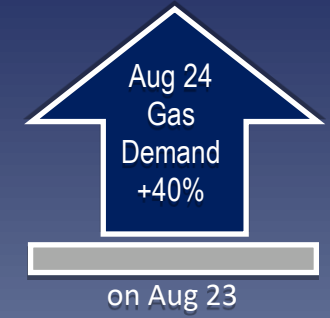

NI Network Aug 24 Gas Demand

NI Total Daily Demand - Aug24 vs Jul24