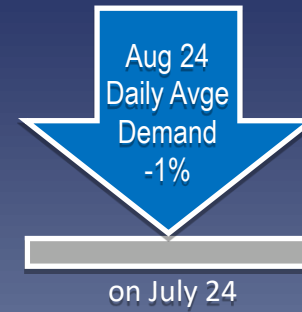

NI Network Aug 24 Gas Demand

NI Total Daily Demand - Aug24 vs Jul24