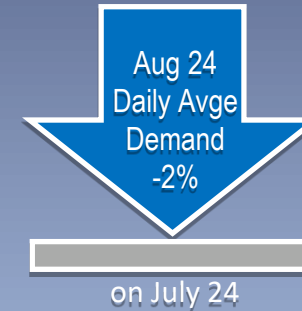

NI Power Daily Demand - Aug24 vs Jul24