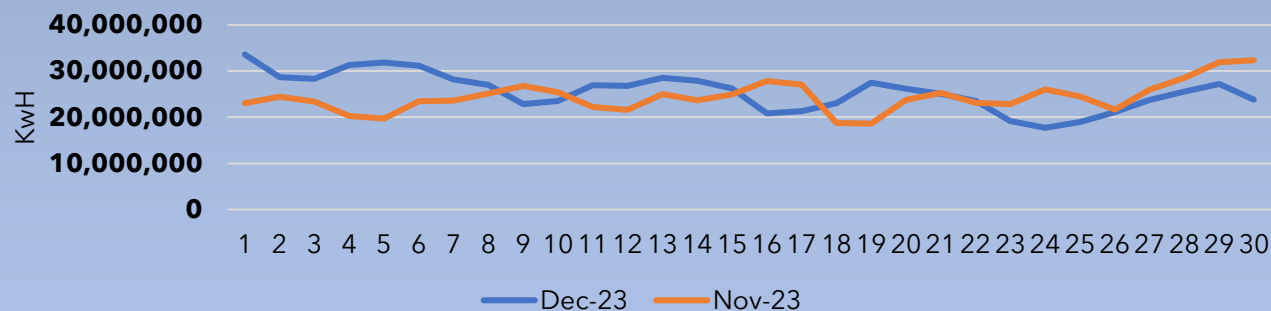

NI Network December 23 Gas Demand

NI Total Daily Demand - Dec & Nov 23

on November 23

on December 22

NI Power Daily Demand - Dec & Nov 23

on November 23

on December 22

NI Distribution Demand - Dec & Nov 23