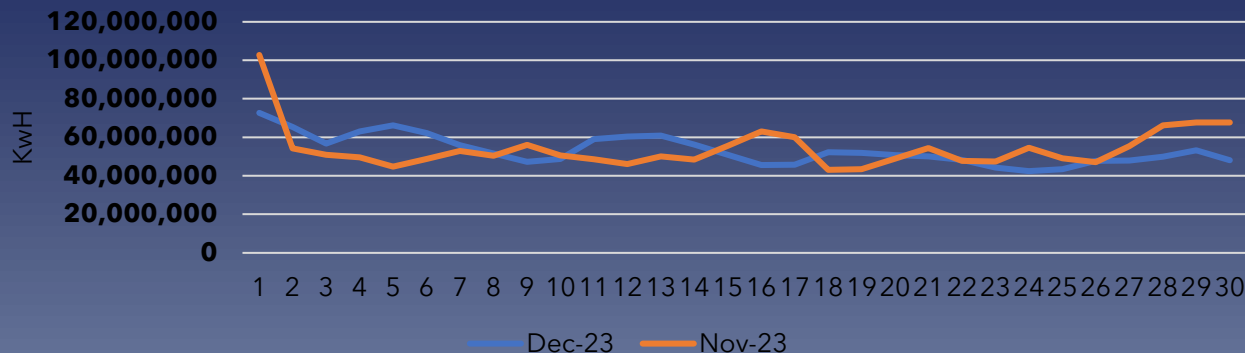

NI Network December 23 Gas Demand

NI Total Daily Demand - Dec & Nov 23

on November 23

on December 22

NI Power Daily Demand - Dec & Nov 23

on November 23

on December 22

NI Distribution Demand - Dec & Nov 23