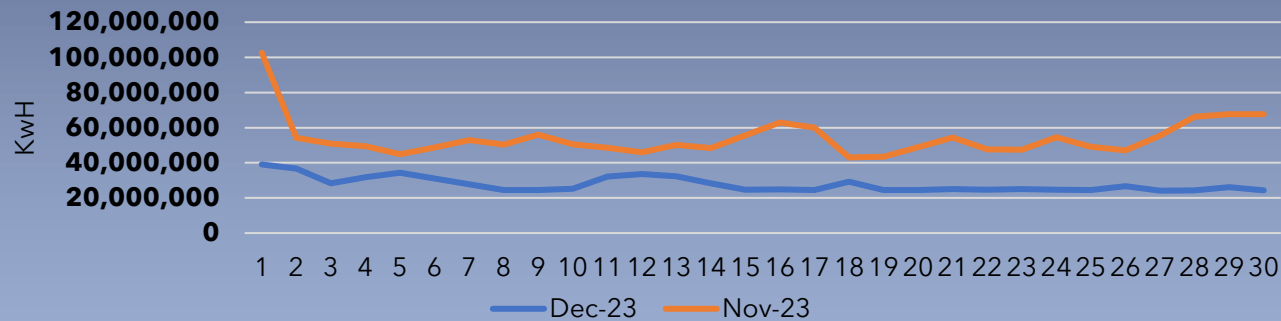

NI Network December 23 Gas Demand

NI Total Daily Demand - Dec & Nov 23

on November 23

on December 22

NI Power Daily Demand - Dec & Nov 23

on November 23

on December 22

NI Distribution Demand - Dec & Nov 23