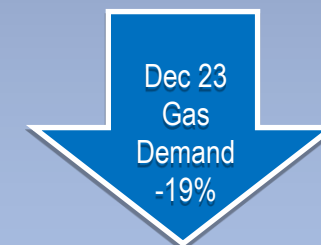

NI Network December 23 Gas Demand

NI Total Daily Demand - Dec & Nov 23

on November 23

on December 22

NI Power Daily Demand - Dec & Nov 23

on November 23

on December 22

NI Distribution Demand - Dec & Nov 23