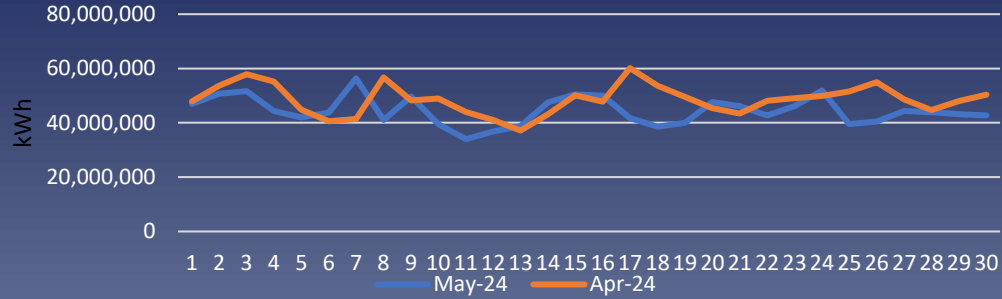

NI Network May 24 Gas Demand

NI Total Daily Demand - May24 vs Apr24

NI Power Daily Demand - May24 vs Apr24

NI Distribution Daily Demand - May24 vs Apr24