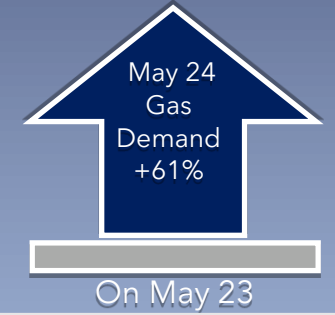

NI Network May 24 Gas Demand

NI Total Daily Demand - May24 vs Apr24

NI Power Daily Demand - May24 vs Apr24

NI Distribution Daily Demand - May24 vs Apr24