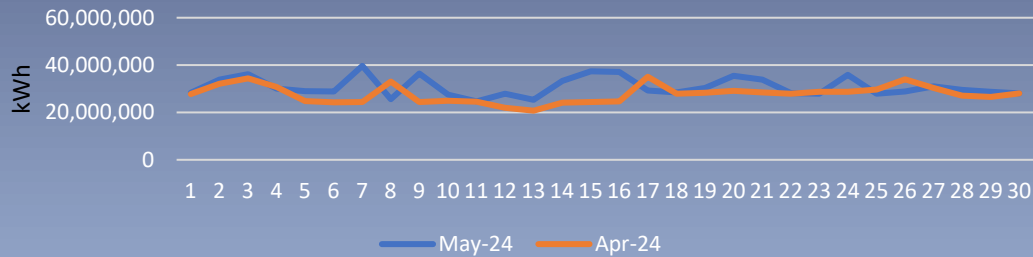

NI Network May 24 Gas Demand

NI Total Daily Demand - May24 vs Apr24

NI Power Daily Demand - May24 vs Apr24

NI Distribution Daily Demand - May24 vs Apr24