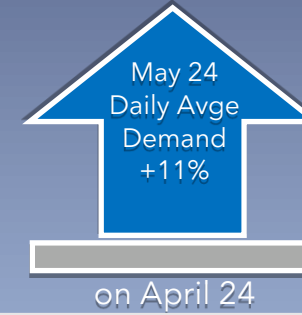

NI Network May 24 Gas Demand

NI Total Daily Demand - May24 vs Apr24

NI Power Daily Demand - May24 vs Apr24

NI Distribution Daily Demand - May24 vs Apr24