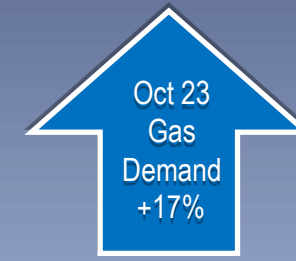

NI Network October 23 Gas Demand

NI Total Daily Demand - Oct & Sept 23

on September 23

On October 22

NI Power Daily Demand - Oct & Sept 23

On September 23

on October 22

NI Distribution Demand - Oct & Sept 23