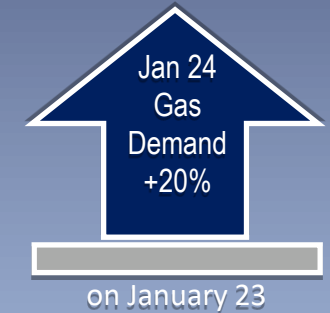

NI Network January 24 Gas Demand

NI Total Daily Demand - Dec 23 & Jan 24

NI Power Daily Demand - Dec 23 & Jan 24

NI Distribution Daily Demand - Dec 23 & Jan 24