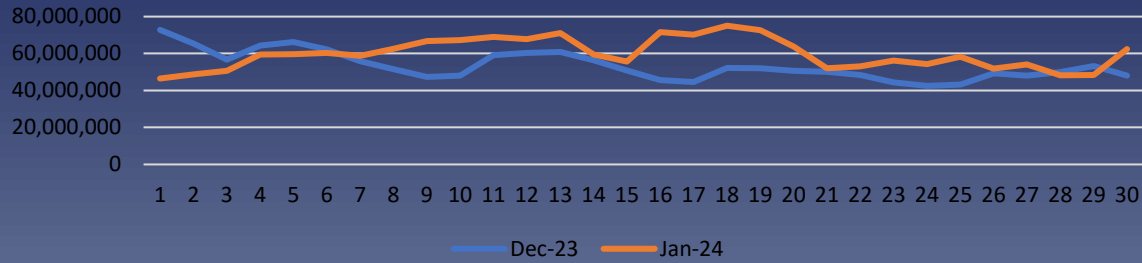

NI Network January 24 Gas Demand

NI Total Daily Demand - Dec 23 & Jan 24

NI Power Daily Demand - Dec 23 & Jan 24

NI Distribution Daily Demand - Dec 23 & Jan 24