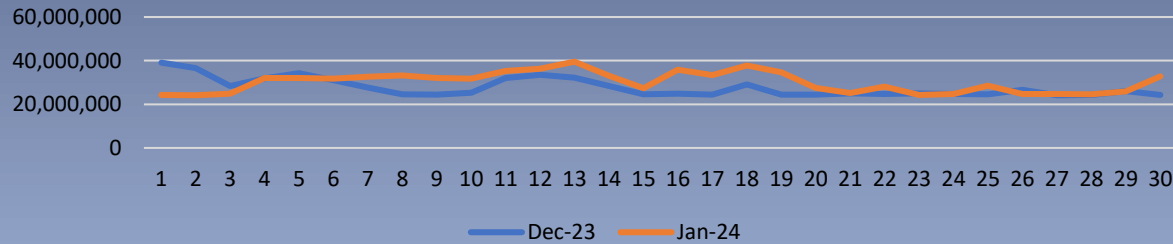

NI Network January 24 Gas Demand

NI Total Daily Demand - Dec 23 & Jan 24

NI Power Daily Demand - Dec 23 & Jan 24

NI Distribution Daily Demand - Dec 23 & Jan 24