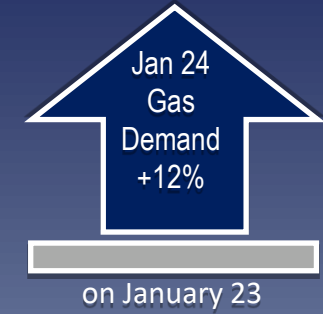

NI Network January 24 Gas Demand

NI Total Daily Demand - Dec 23 & Jan 24

NI Power Daily Demand - Dec 23 & Jan 24

NI Distribution Daily Demand - Dec 23 & Jan 24