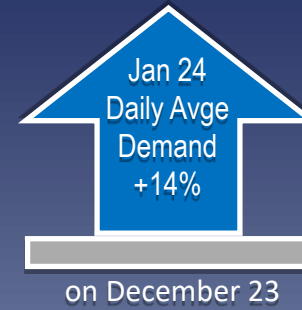

NI Network January 24 Gas Demand

NI Total Daily Demand - Dec 23 & Jan 24

NI Power Daily Demand - Dec 23 & Jan 24

NI Distribution Daily Demand - Dec 23 & Jan 24