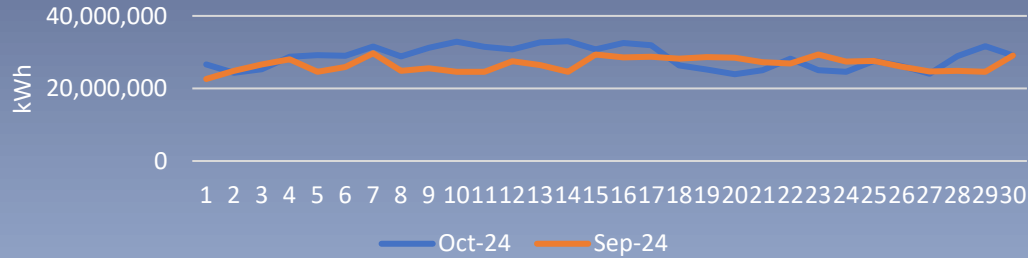

# NI Network October 24 Gas Demand

NI Total Daily Demand - Oct24 vs Sep24

NI Power Daily Demand - Oct24 vs Sep24

NI Distribution Daily Demand - Oct24 vs Sep24