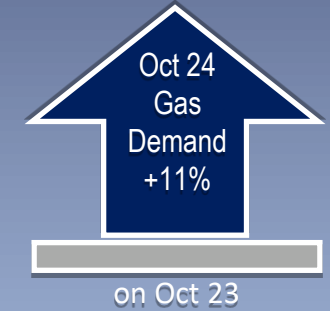

# NI Network October 24 Gas Demand

NI Total Daily Demand - Oct24 vs Sep24

NI Power Daily Demand - Oct24 vs Sep24

NI Distribution Daily Demand - Oct24 vs Sep24