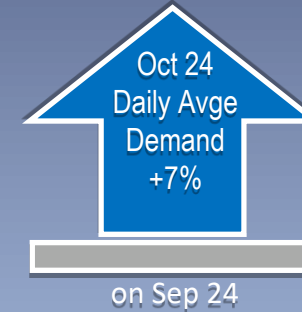

# NI Network October 24 Gas Demand

NI Total Daily Demand - Oct24 vs Sep24

NI Power Daily Demand - Oct24 vs Sep24

NI Distribution Daily Demand - Oct24 vs Sep24