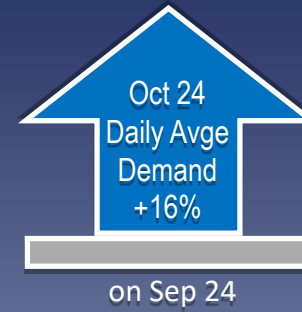

# NI Network October 24 Gas Demand

NI Total Daily Demand - Oct24 vs Sep24

NI Power Daily Demand - Oct24 vs Sep24

NI Distribution Daily Demand - Oct24 vs Sep24