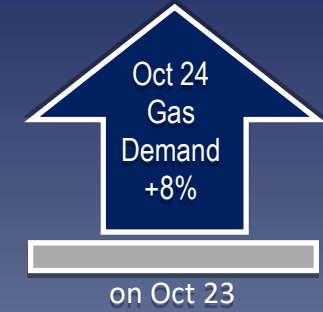

# NI Network October 24 Gas Demand

NI Total Daily Demand - Oct24 vs Sep24

NI Power Daily Demand - Oct24 vs Sep24

NI Distribution Daily Demand - Oct24 vs Sep24