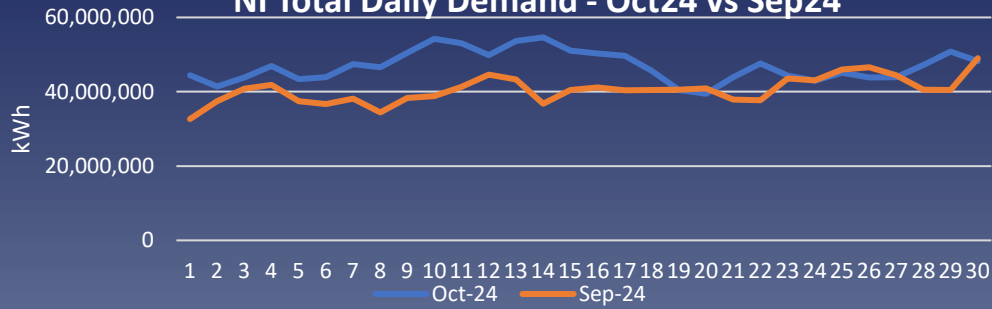

# NI Network October 24 Gas Demand

NI Total Daily Demand - Oct24 vs Sep24

NI Power Daily Demand - Oct24 vs Sep24

NI Distribution Daily Demand - Oct24 vs Sep24